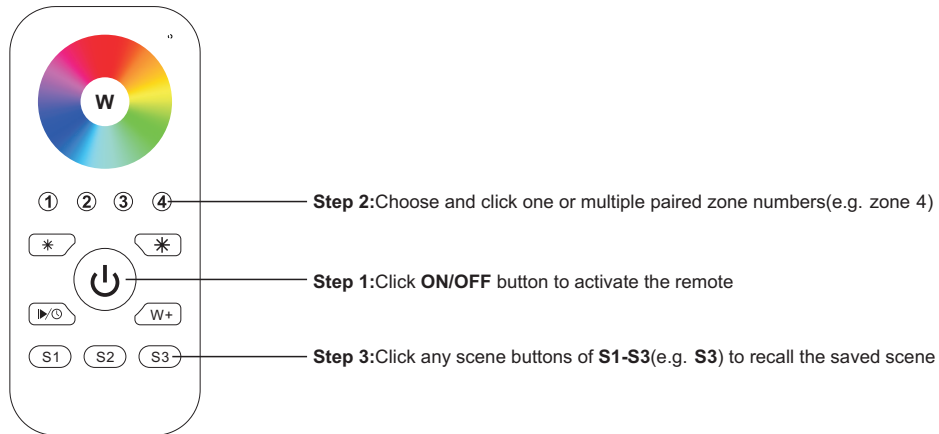

Step 3: Click the "Prog" button or "Reset" button on the receiver or re-power on the receiver three times continuously to set it into pairing status

Step 5: Then immediately touch the color wheel, LED lights connected with the receiver flicker once means the receiver is paired with zone 4 successfully.

Step 4: Click a zone button to select a zone (e.g. zone 4).

Step 2: Click to activate the remote.

If you use multiple receivers, you have two choices:

Option 1: have all the receivers in the same zone, like zone 1

Option 2: have each receiver in a different zone, like zone 1, 2, 3 or 4

Save color/scene/mode

- Yellow Strobe
- Cyan Strobe
- Purple Strobe
- White Strobe
- Colorful Jump

Recall the saved colors/scenes

20 Color Changing Modes:

- Colorful Mixed
- Red Shade
- Green Shade
- Blue Shade
- Yellow Shade
- Cyan Shade
- Purple Shade
- White Shade
- Red Green Shade
- Red Blue Shade
- Green Blue Shade
- Colorful Strobe
- Red Strobe
- Green Strobe
- Blue Strobe