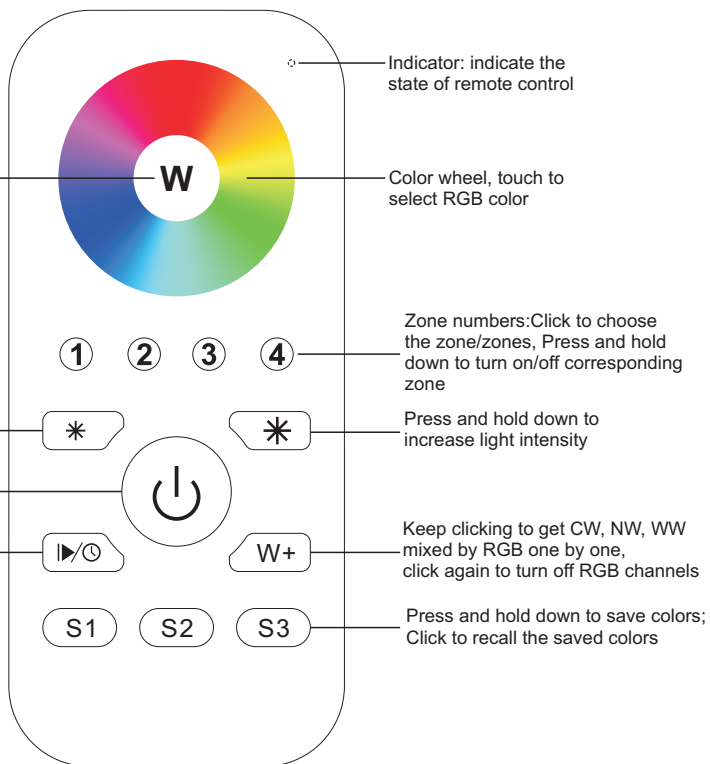

RF+Bluetooth RGB+CCT Remote Controller

70010127

Important: Read All Instructions Prior to Installation

Function introduction

W button: to control color temperature: keep clicking to get 100%CW -> 50%CW+50%WW -> 100%WW -> OFF one by one, press and hold to decrease CW and increase WW, release and hold again to increase CW and decrease WW

Front side

Bottom side

Product Data

Output	RF+Bluetooth signal
Operation Frequency	2.4GHz
Power Supply	4.5V(3xAAA battery)
Operating temperature	0-40°C
Relative humidity	8% to 80%
Dimensions	120x55x17mm

- Control 4 zones of RF+Bluetooth receivers separately.
- RGB+CCT color controller
- High sensitive & high stable, fast & precise color control.
- Compatible with all universal series RF+Bluetooth receivers
- 1 receiver can be paired by max 8 different remote controls.
- Waterproof grade: IP20

Step 3: Click the "Prog" button or "Reset" button on the receiver or re-power on the receiver three times continuously to set it into pairing status

Step 5: Then immediately touch the color wheel, LED lights connected with the receiver flicker once means the receiver is paired with zone 4 successfully.

Option 2: have each receiver in a different zone, like zone 1, 2, 3 or 4

Save color/scene/mode

- Yellow Strobe
- Cyan Strobe
- Purple Strobe
- White Strobe
- Colorful Jump

Recall the saved colors/scenes

20 Color Changing Modes: