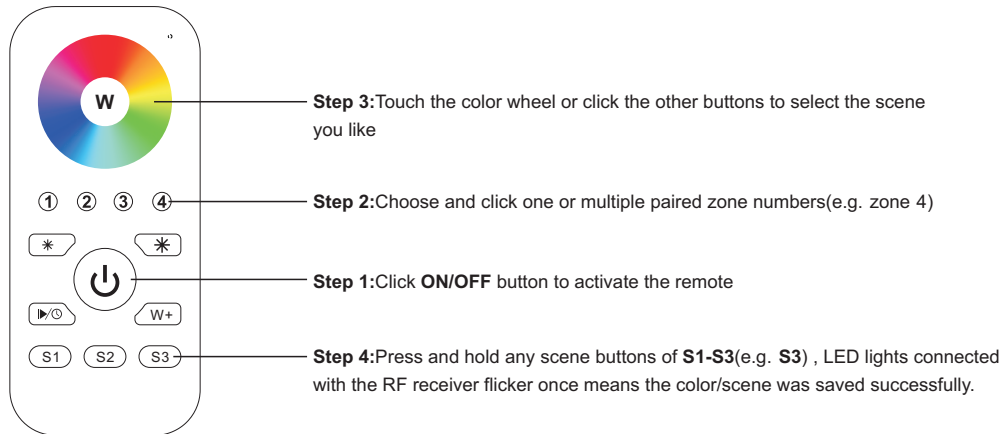

Step 3: Click the "Prog" button or "Reset" button on the receiver or re-power on the receiver three times continuously to set it into pairing status

Step 5: Then immediately touch the color wheel, LED lights connected with the receiver flicker once means the receiver is paired with zone 4 successfully.

Step 4: Click a zone button to select a zone (e.g. zone 4).

Step 2: Click to activate the remote.

If you use multiple receivers, you have two choices:

Option 1: have all the receivers in the same zone, like zone 1

Option 2: have each receiver in a different zone, like zone 1, 2, 3 or 4

Save color/scene/mode

- Yellow Strobe
- Cyan Strobe
- Purple Strobe
- White Strobe
- Colorful Jump

Recall the saved colors/scenes

20 Color Changing Modes: