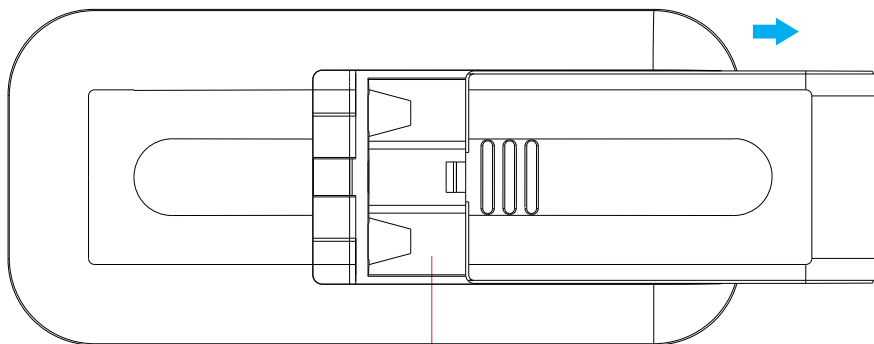

RF+Bluetooth RGB+CCT Remote Controller

70010127

Important: Read All Instructions Prior to Installation

Function introduction

W button: to control color temperature: keep clicking to get 100%CW -> 50%CW+50%WW -> 100%WW -> OFF one by one, press and hold to decrease CW and increase WW, release and hold again to increase CW and decrease WW

Front side

Bottom side

Product Data

Output	RF+Bluetooth signal
Operation Frequency	2.4GHz
Power Supply	4.5V(3xAAA battery)
Operating temperature	0-40°C
Relative humidity	8% to 80%
Dimensions	120x55x17mm

- Control 4 zones of RF+Bluetooth receivers separately.
- RGB+CCT color controller
- High sensitive & high stable, fast & precise color control.
- Compatible with all universal series RF+Bluetooth receivers
- 1 receiver can be paired by max 8 different remote controls.
- Waterproof grade: IP20